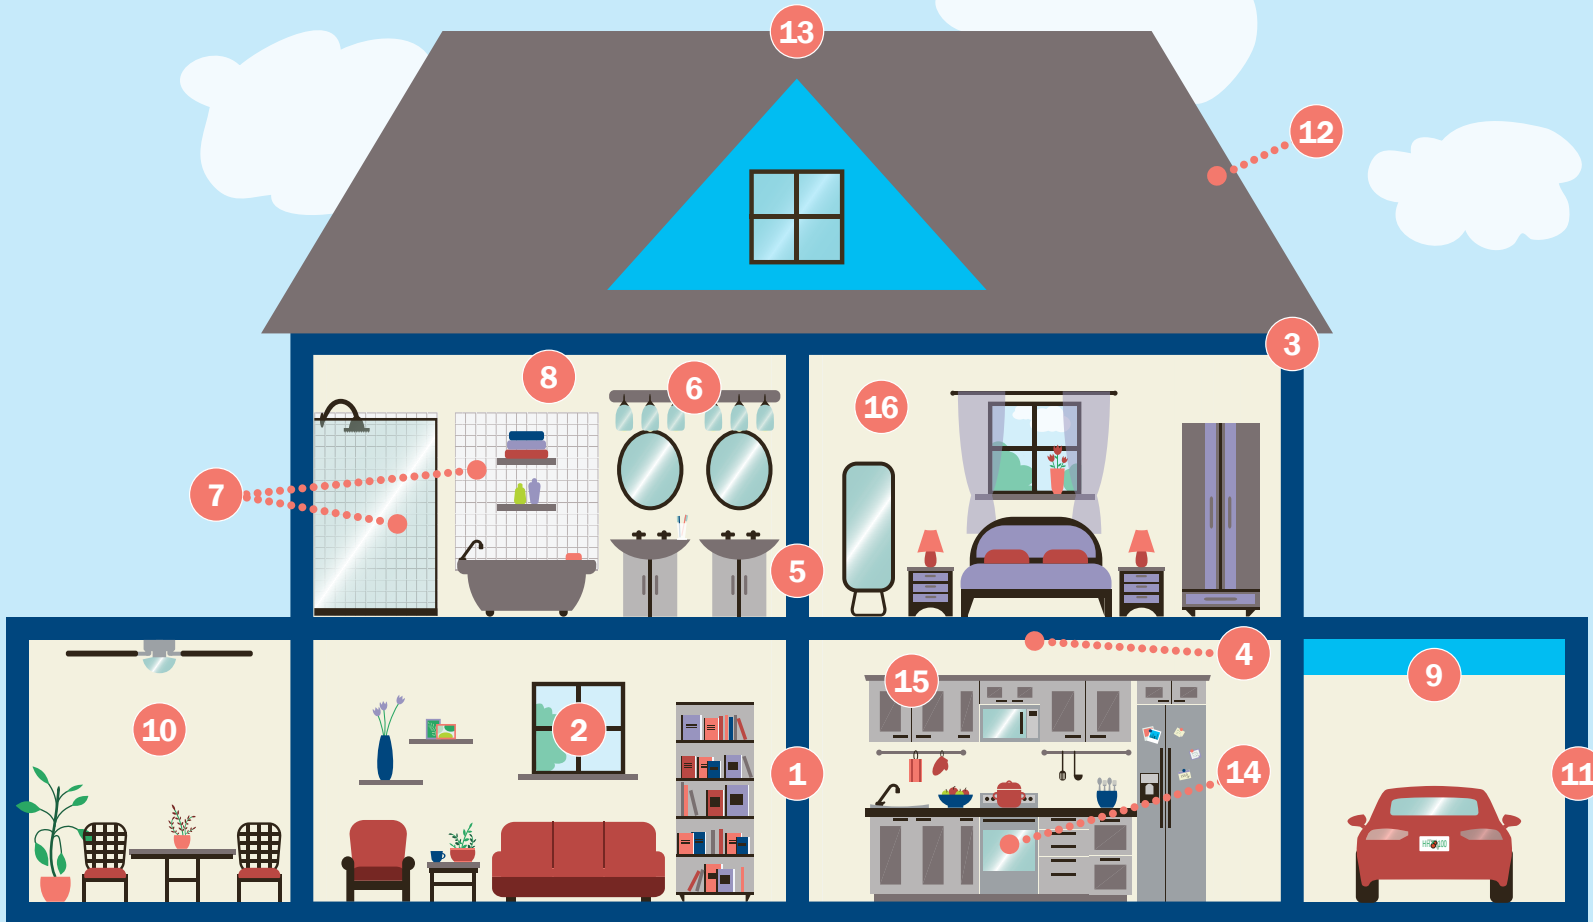

Highland Homes
The value leaders.

New Homes Designed for Your Life

1 14.3 SEER2 (min) Heat Pump with Programmable Thermostat: Energy-efficient, providing optimal comfort, convenience, and lower energy bills by programming your indoor temp & times.

2 Low-E Double-Pane Windows: Reduces heat radiating into your home & the tilt-in sash makes cleaning the glass a breeze.

3 R-30 Ceiling & R-11 Foam Block Insulation: Provides a barrier against heat entering your home, lowering energy bills.

4 LED Recessed Kitchen Lighting: ENERGY STAR® lights use just 13W (75W equivalent) apiece for 83% energy savings, emit little heat, and provide bright and evenly distributed light.

5 Rapid-Recovery 50-Gallon (min) Water Heater: Shower and run the wash at the same time! Heats water faster using less energy than a larger volume tank.

6 Decorative Vanity Lighting: Effective light with stylish design.

7 Ceramic Tiled Shower & Tub: Durable, quality craftsmanship.

8 En-Suite Owner's Bath: Enjoy privacy and personal space with features such as 36" raised dual vanities, a garden tub, and glass-enclosed shower (per plan).

9 2 or 3-Car Garage with Wi-Fi Smart Garage Door Opener: Control and get alerts via your smart phone.

10 Covered Lanai: Provides desirable outdoor living space (per plan).

11 TAEXX Built-in Pest Control: Eliminates pests before they get inside! Servicing is done from the exterior - No chemicals sprayed inside.

12 Architectural Shingles: Durable, wind resistant and visually pleasing, plus covered by a limited-lifetime warranty.

13 2-10 Home Buyers Warranty: 10-years of structural warranty protection from the nation's leading home warranty company, for your peace of mind.

14 Samsung Stainless Steel Appliances: 5-burner smooth top smart electric range, fingerprint-resistant microwave with fan, and ENERGY STAR® quiet-operation dishwasher with hidden controls & sanitize cycle.

15 36" Birch Wood, White, or Gray Cabinets with Hardware: Recessed panel doors in your choice of 5 on-trend finishes. Solid wood face frames, hidden hinges, and decorative knobs/pulls.

16 Two-Tone Interior Paint: Multiple color choices for your walls, with a classic white ceiling.

Plus: Professional decorators at our Personal Selection Studio will help you personalize your dream home to your style and needs!

*Included features and specifications are subject to change without notice. See your Community Sales Manager for details. #CBC060256